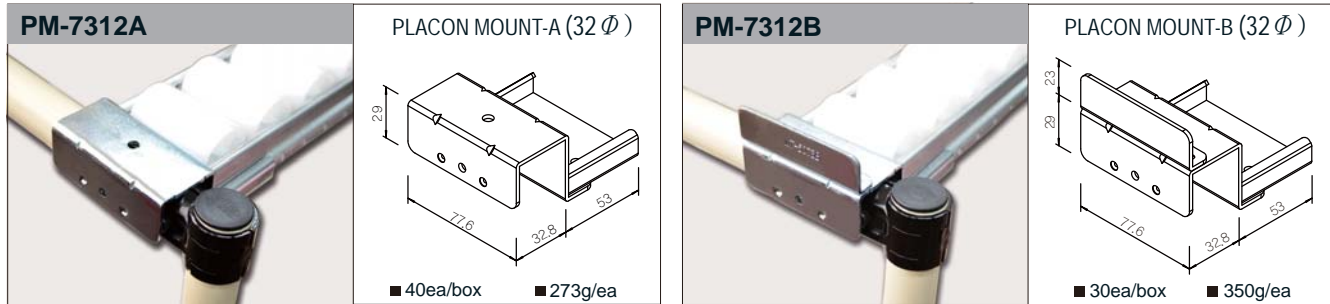

MOUNTS FOR 73 SERIES (STEEL) TYPE

MOUNTS FOR SLIDE PIPE