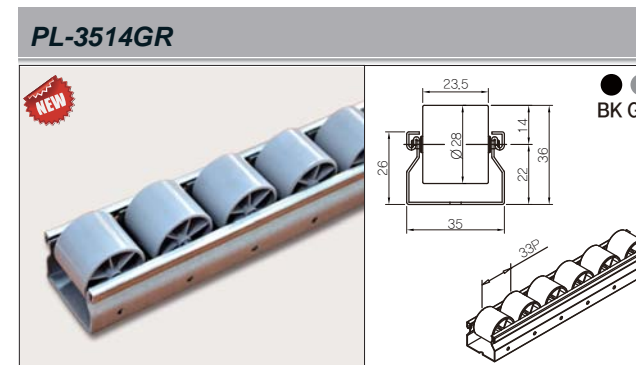

※ The specification may be subject to change without any prior notice.

35 SERIES (STEEL)

PL - 4014WH

PLACON PRODUCT CODE: SERIES: ROLLER TYPE: LENGTH 3M, LENGTH 4M

BODY TYPE: 1: STEEL, 2: ALUMINIUM, 3: ROUND, 4: GUIDE