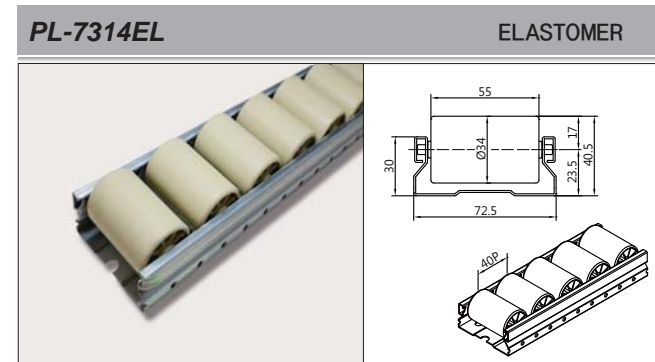

73 SERIES (STEEL)