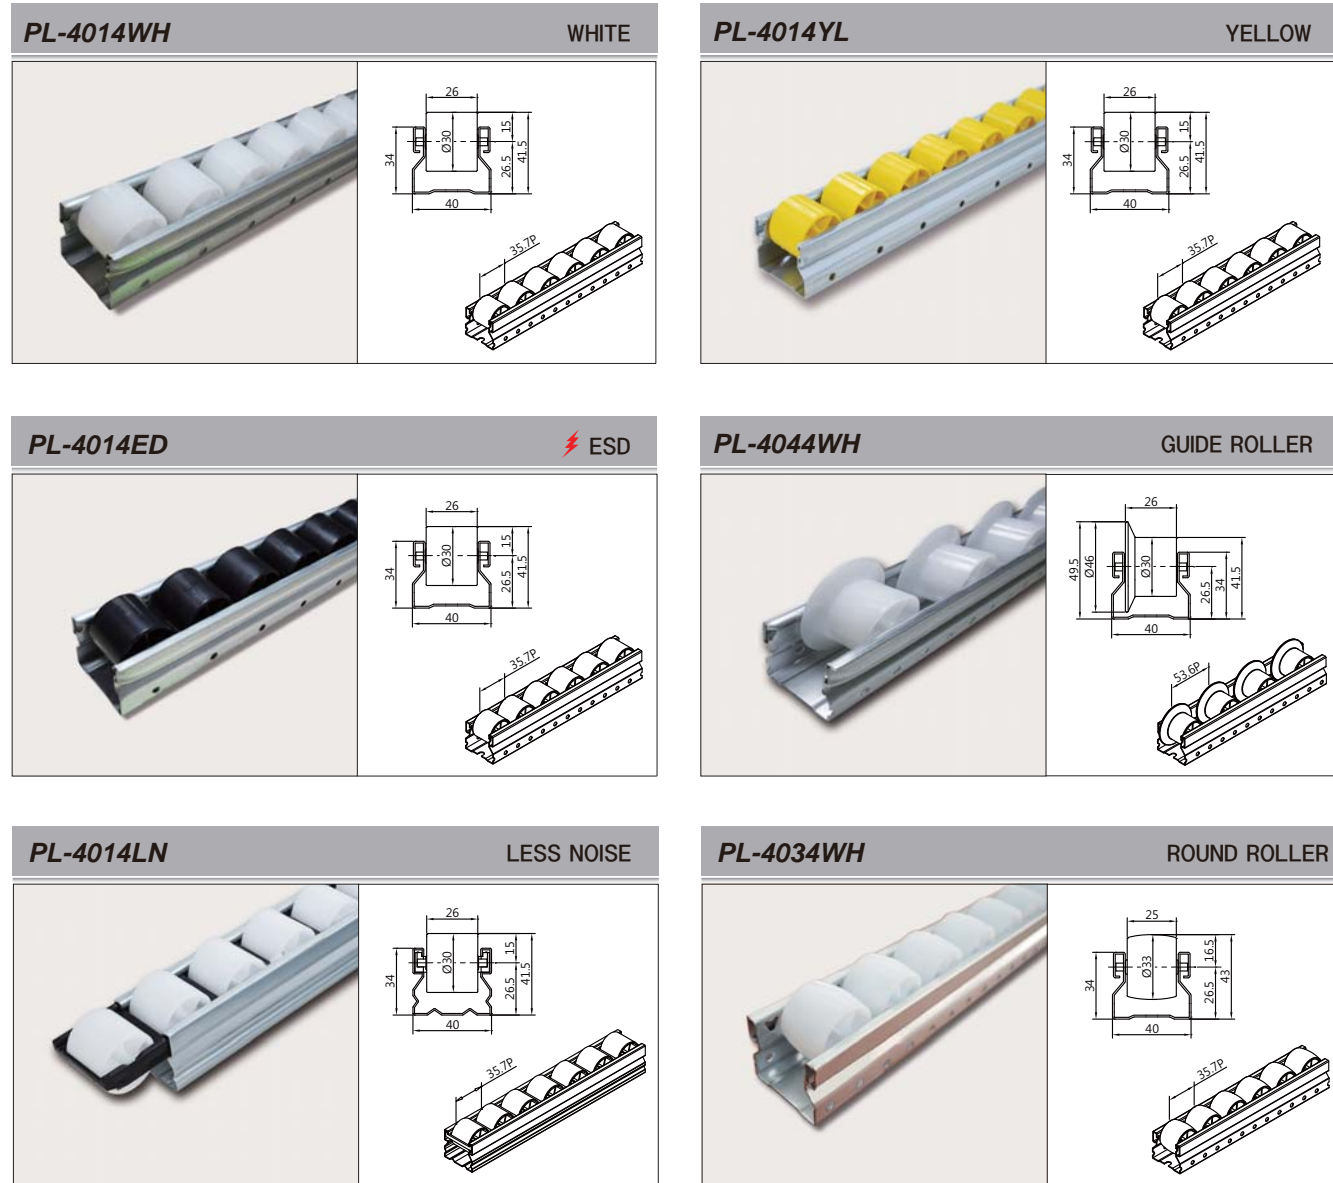

※ The specification may be subject to change without any prior notice.

35 SERIES (STEEL)

PL - 4014WH

PLACON PRODUCT CODE: SERIES: ROLLER TYPE: LENGTH 3M, LENGTH 4M

BODY TYPE: 1: STEEL, 2: ALUMINIUM, 3: ROUND, 4: GUIDE

Packing Unit

- 1 Bar (1본) = 4M
- 1 Bundle (1묶음) = 35 SERIES = 10 Bars
- 40 SERIES = 10 Bars
- 60 SERIES = 30∅: 6 Bars
- 16∅: 8 Bars
- 73 SERIES = 5 Bars

40 SERIES (STEEL)

60 SERIES (STEEL)

60 SERIES (STEEL) - SMALL ROLLER