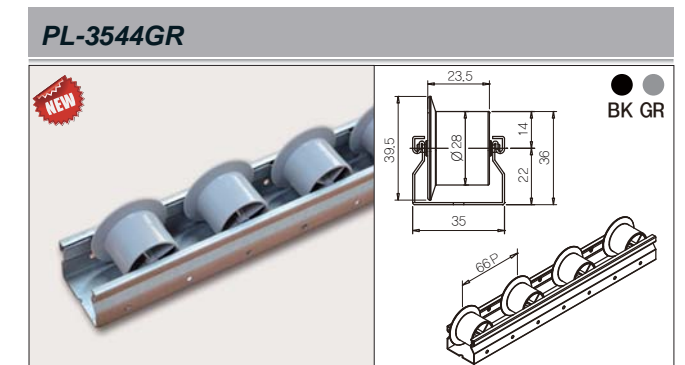

※ The specification may be subject to change without any prior notice.

35 SERIES (STEEL)

PL - 4014WH

PLACON PRODUCT CODE: SERIES: ROLLER TYPE: LENGTH 3M, LENGTH 4M

BODY TYPE: 1: STEEL, 2: ALUMINIUM, 3: ROUND, 4: GUIDE