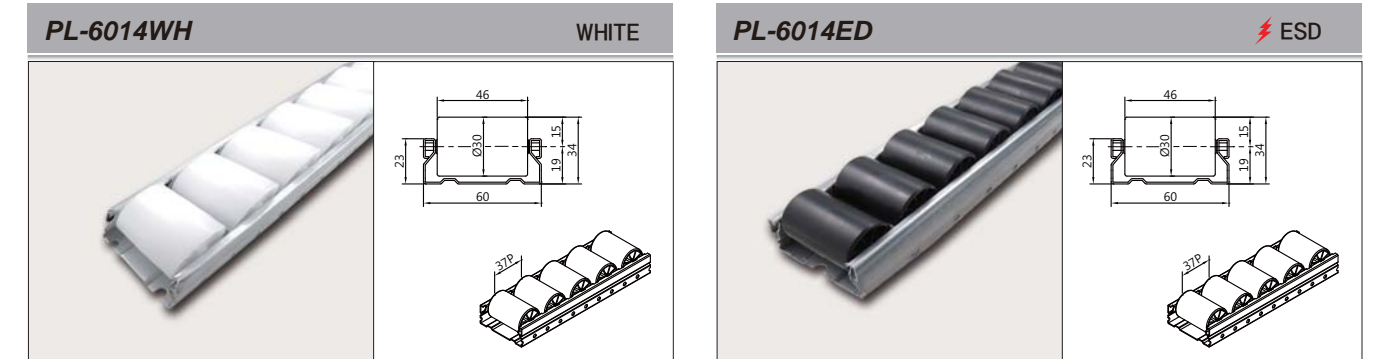

※ The specification may be subject to change without any prior notice.

35 SERIES (STEEL)

PL - 4014WH

PLACON PRODUCT CODE: SERIES: ROLLER TYPE: LENGTH 3M, LENGTH 4M

BODY TYPE: 1: STEEL, 2: ALUMINIUM, 3: ROUND, 4: GUIDE

Packing Unit

- 1 Bar (1본) = 4M
- 1 Bundle (1묶음) = 35 SERIES = 10 Bars
- 40 SERIES = 10 Bars
- 60 SERIES = 30∅: 6 Bars
- 16∅: 8 Bars
- 73 SERIES = 5 Bars

40 SERIES (STEEL)

60 SERIES (STEEL)

60 SERIES (STEEL) - SMALL ROLLER