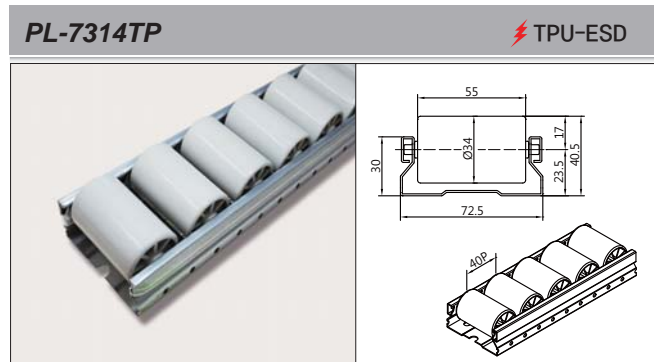

73 SERIES (STEEL)