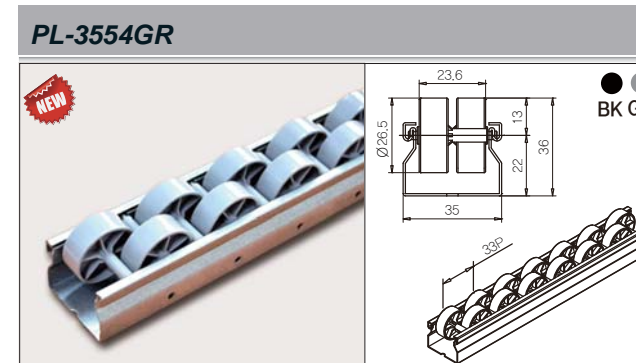

※ The specification may be subject to change without any prior notice.

35 SERIES (STEEL)

PL - 4014WH

PLACON PRODUCT CODE: SERIES: ROLLER TYPE: LENGTH 3M, LENGTH 4M

BODY TYPE: 1: STEEL, 2: ALUMINIUM, 3: ROUND, 4: GUIDE