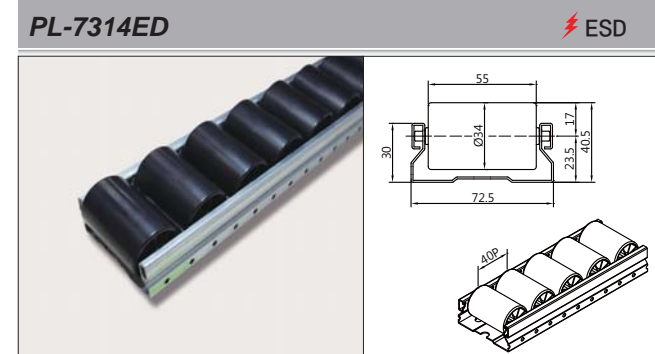

73 SERIES (STEEL)