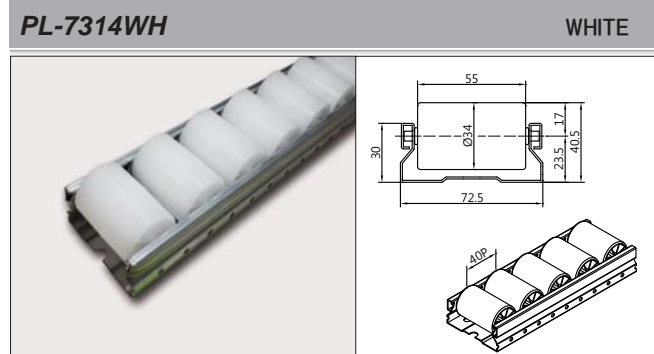

73 SERIES (STEEL)