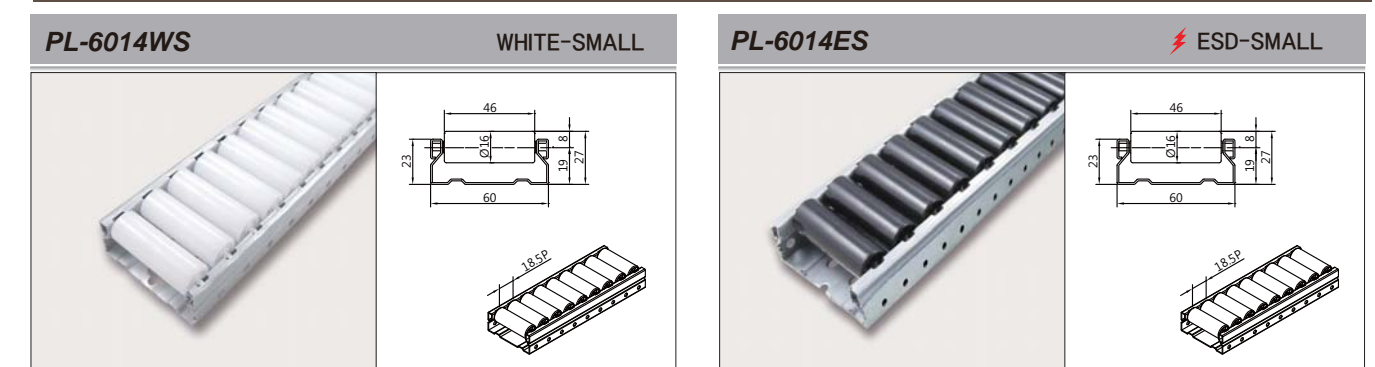

Packing Unit

- 1 Bar (1본) = 4M
- 1 Bundle (1묶음) = 35 SERIES = 10 Bars
- 40 SERIES = 10 Bars
- 60 SERIES = 30∅: 6 Bars
- 16∅: 8 Bars
- 73 SERIES = 5 Bars

40 SERIES (STEEL)

60 SERIES (STEEL)

60 SERIES (STEEL) - SMALL ROLLER